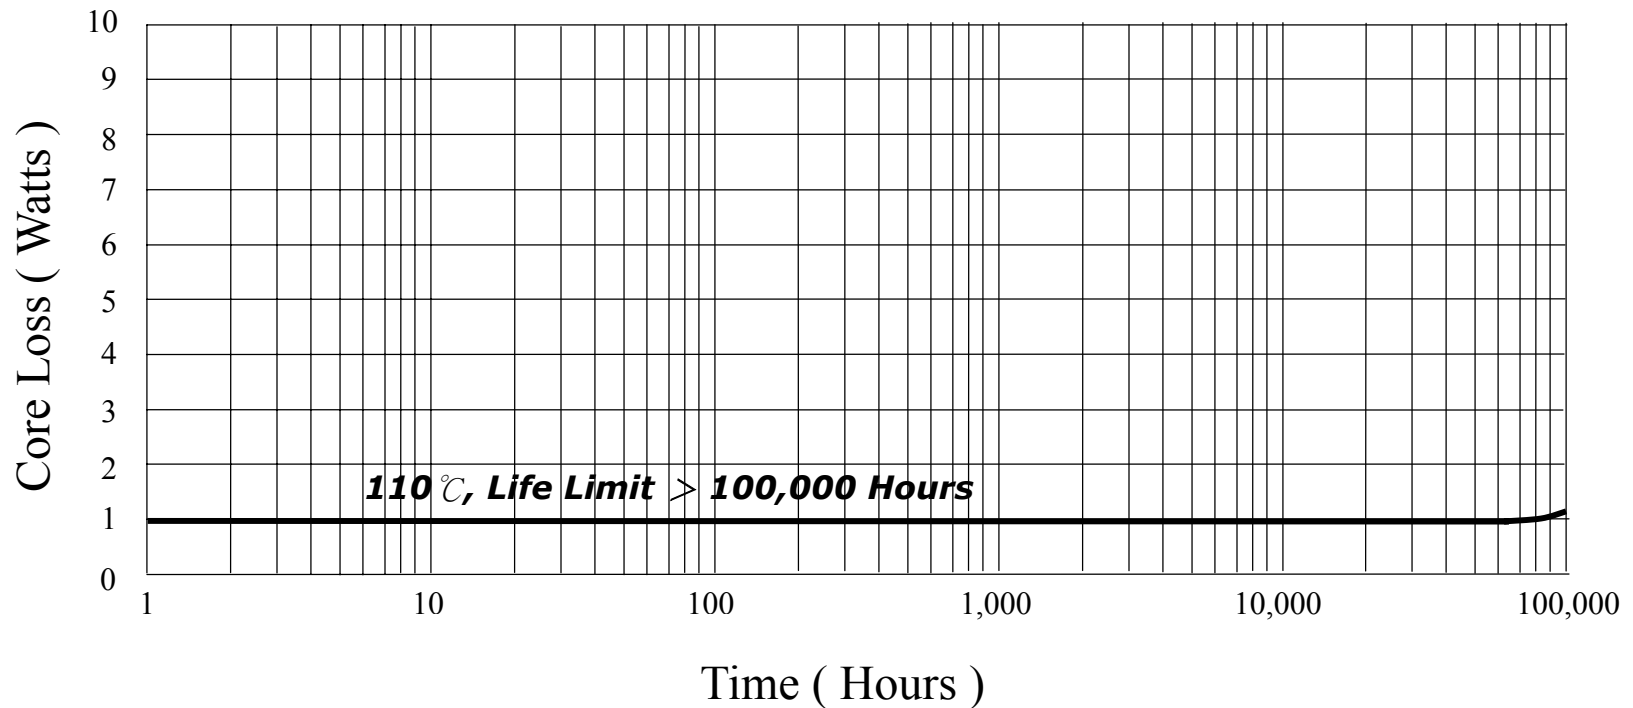

CURIE // Alliance Magnetics, LLC Tel: 914-944-1690 Fax: 914-944-1691

www.alliancemagnetics.net

E-mail: sales@alliancemagnetics.net

Super Flux Material Thermal aging & life limit Core Loss vs Time

SF53, 57, FC-56, 160kHz, 451G, 110 °C (Ambient temp. 40 °C)

* **Life Limit:** time to 125% of the starting core loss