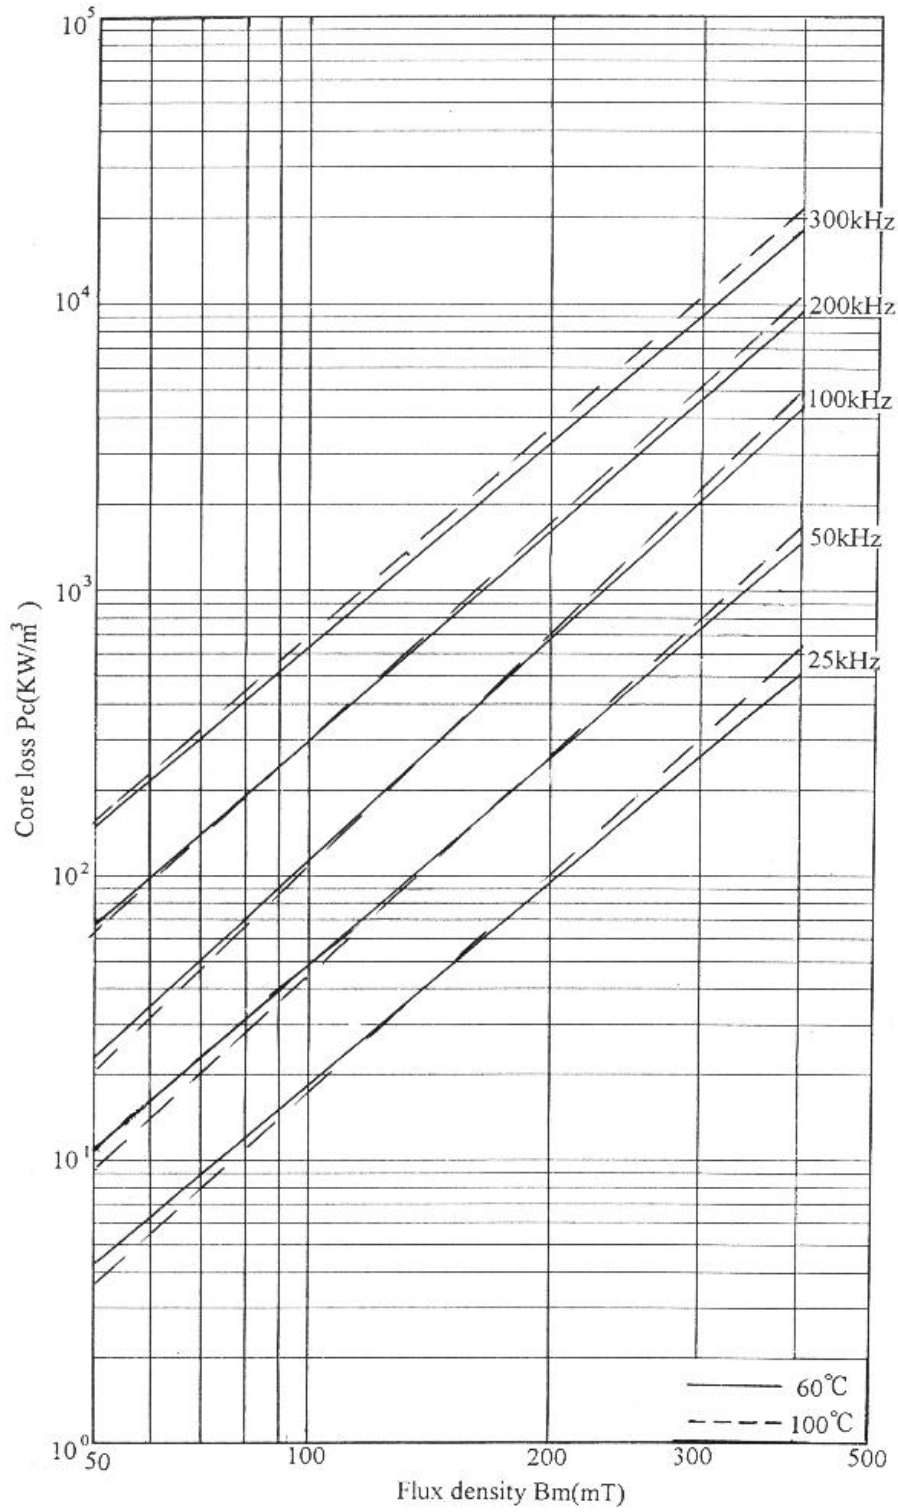

# Core Loss Curve of Power Ferrite Material

Core loss  
Material: J2M

# Core Loss Curve of Power Ferrite Material

Core loss

Material: JP40

# Core Loss Curve of Power Ferrite Material

Core loss  
Material: JP30

# Core Loss Curve of Power Ferrite Material