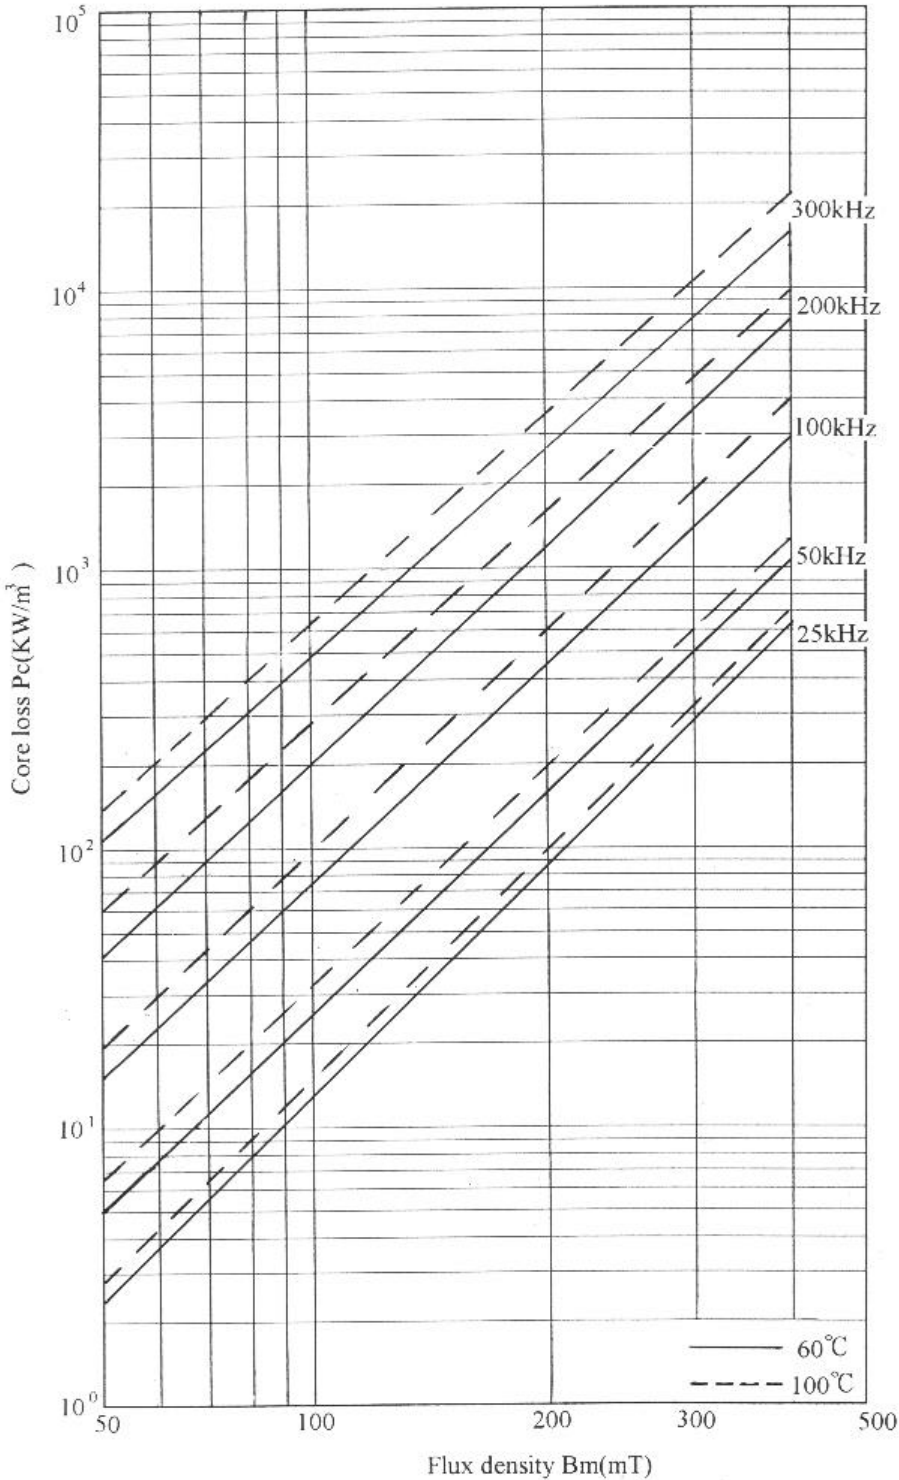

# Core Loss Curve of Power Ferrite Material

Core loss  
Material: J2M

# Core Loss Curve of Power Ferrite Material

Core loss

Material: JP40

# Core Loss Curve of Power Ferrite Material

Core loss  
Material: JP30

# Core Loss Curve of Power Ferrite Material