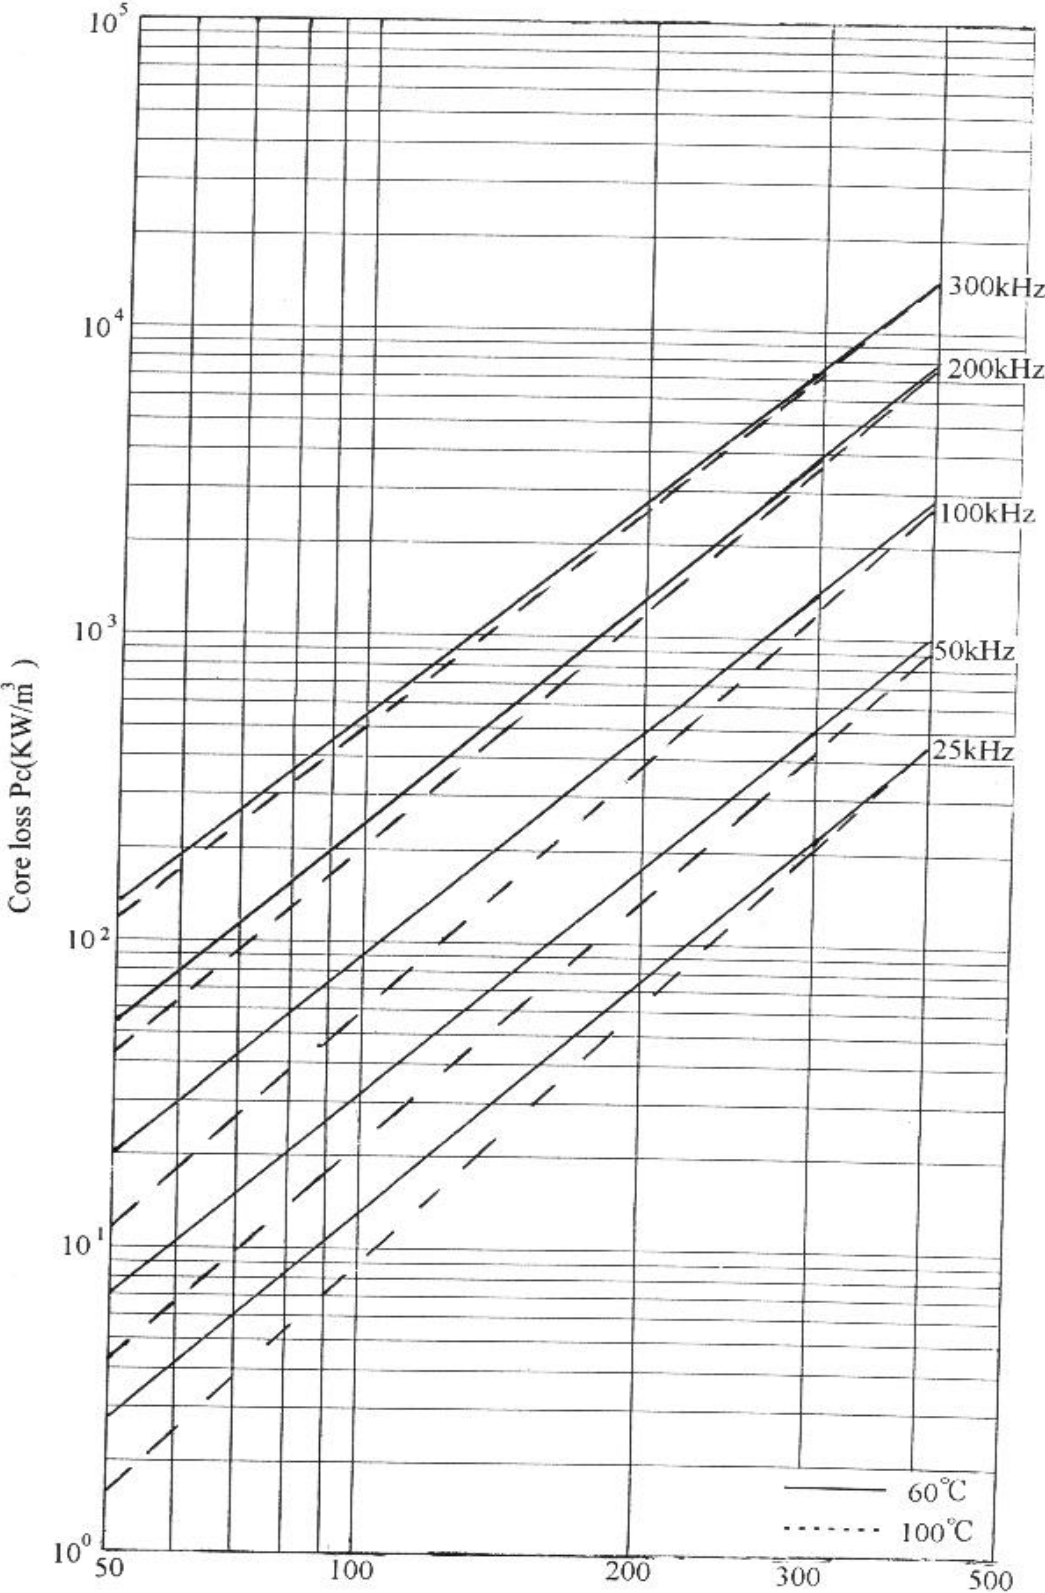

# Core Loss Curve of Power Ferrite Material

Core loss  
Material: J2M

# Core Loss Curve of Power Ferrite Material

Core loss

Material: JP40

# Core Loss Curve of Power Ferrite Material

Core loss  
Material: JP30

# Core Loss Curve of Power Ferrite Material